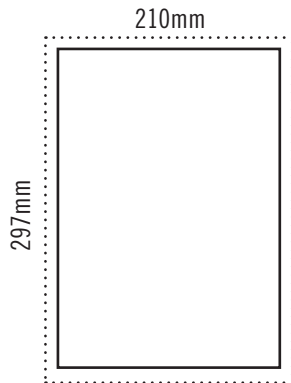

DOCUMENT SIZES

A4 BROCHURE 216 X 303MM (INC BLEED)

210 x 297 Trim + 3mm Bleed

Single or Double Sided

DL FLYER 105 X 216MM (INC BLEED)

99 x 210 Trim + 3mm Bleed

Single or Double Sided

A3 BROCHURE (A4 4 PAGE) 426 X 303MM (INC BLEED)

420 x 297 Trim + 3mm Bleed

BUSINESS CARD 96 X 61MM (INC BLEED)

90 x 55 Trim + 3mm Bleed

Single or Double Sided

A5 FLYER 154.5 X 216MM (INC BLEED)

210 x 148.5 Trim + 3mm Bleed

Single or Double Sided

A6 FLYER 111 X 154.5MM (INC BLEED)

105 x 148.5 Trim + 3mm Bleed

Single or Double Sided