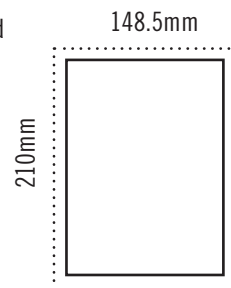

DOCUMENT SIZES

A4 BROCHURE 216 X 303MM (INC BLEED)

210 x 297 Trim + 3mm Bleed

Single or Double Sided

DL FLYER 105 X 216MM (INC BLEED)

99 x 210 Trim + 3mm Bleed

Single or Double Sided

A3 BROCHURE (A4 4 PAGE) 426 X 303MM (INC BLEED)

420 x 297 Trim + 3mm Bleed

BUSINESS CARD 96 X 61MM (INC BLEED)

90 x 55 Trim + 3mm Bleed

Single or Double Sided

A5 FLYER 154.5 X 216MM (INC BLEED)

210 x 148.5 Trim + 3mm Bleed

Single or Double Sided

A6 FLYER 111 X 154.5MM (INC BLEED)

105 x 148.5 Trim + 3mm Bleed

Single or Double Sided