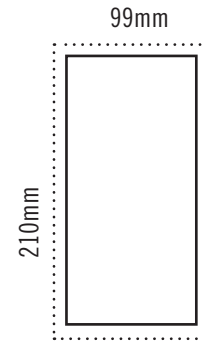

DOCUMENT SIZES

A4 BROCHURE 216 X 303MM (INC BLEED)

210 x 297 Trim + 3mm Bleed

Single or Double Sided

DL FLYER 105 X 216MM (INC BLEED)

99 x 210 Trim + 3mm Bleed

Single or Double Sided

A3 BROCHURE (A4 4 PAGE) 426 X 303MM (INC BLEED)

420 x 297 Trim + 3mm Bleed

BUSINESS CARD 96 X 61MM (INC BLEED)

90 x 55 Trim + 3mm Bleed

Single or Double Sided

A5 FLYER 154.5 X 216MM (INC BLEED)

210 x 148.5 Trim + 3mm Bleed

Single or Double Sided

A6 FLYER 111 X 154.5MM (INC BLEED)

105 x 148.5 Trim + 3mm Bleed

Single or Double Sided