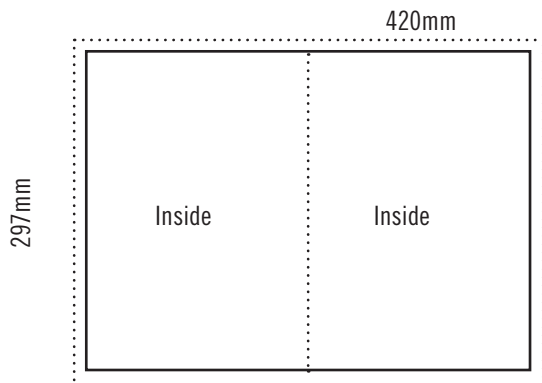

DOCUMENT SIZES

A4 BROCHURE 216 X 303MM (INC BLEED)

210 x 297 Trim + 3mm Bleed

Single or Double Sided

DL FLYER 105 X 216MM (INC BLEED)

99 x 210 Trim + 3mm Bleed

Single or Double Sided

A3 BROCHURE (A4 4 PAGE) 426 X 303MM (INC BLEED)

420 x 297 Trim + 3mm Bleed

BUSINESS CARD 96 X 61MM (INC BLEED)

90 x 55 Trim + 3mm Bleed

Single or Double Sided

A5 FLYER 154.5 X 216MM (INC BLEED)

210 x 148.5 Trim + 3mm Bleed

Single or Double Sided

A6 FLYER 111 X 154.5MM (INC BLEED)

105 x 148.5 Trim + 3mm Bleed

Single or Double Sided