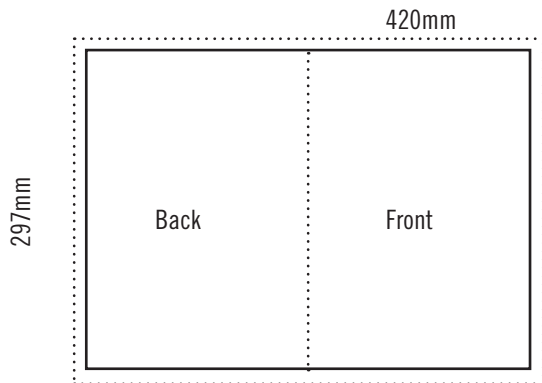

DOCUMENT SIZES

A4 BROCHURE 216 X 303MM (INC BLEED)

210 x 297 Trim + 3mm Bleed

Single or Double Sided

DL FLYER 105 X 216MM (INC BLEED)

99 x 210 Trim + 3mm Bleed

Single or Double Sided

A3 BROCHURE (A4 4 PAGE) 426 X 303MM (INC BLEED)

420 x 297 Trim + 3mm Bleed

BUSINESS CARD 96 X 61MM (INC BLEED)

90 x 55 Trim + 3mm Bleed

Single or Double Sided

A5 FLYER 154.5 X 216MM (INC BLEED)

210 x 148.5 Trim + 3mm Bleed

Single or Double Sided

A6 FLYER 111 X 154.5MM (INC BLEED)

105 x 148.5 Trim + 3mm Bleed

Single or Double Sided